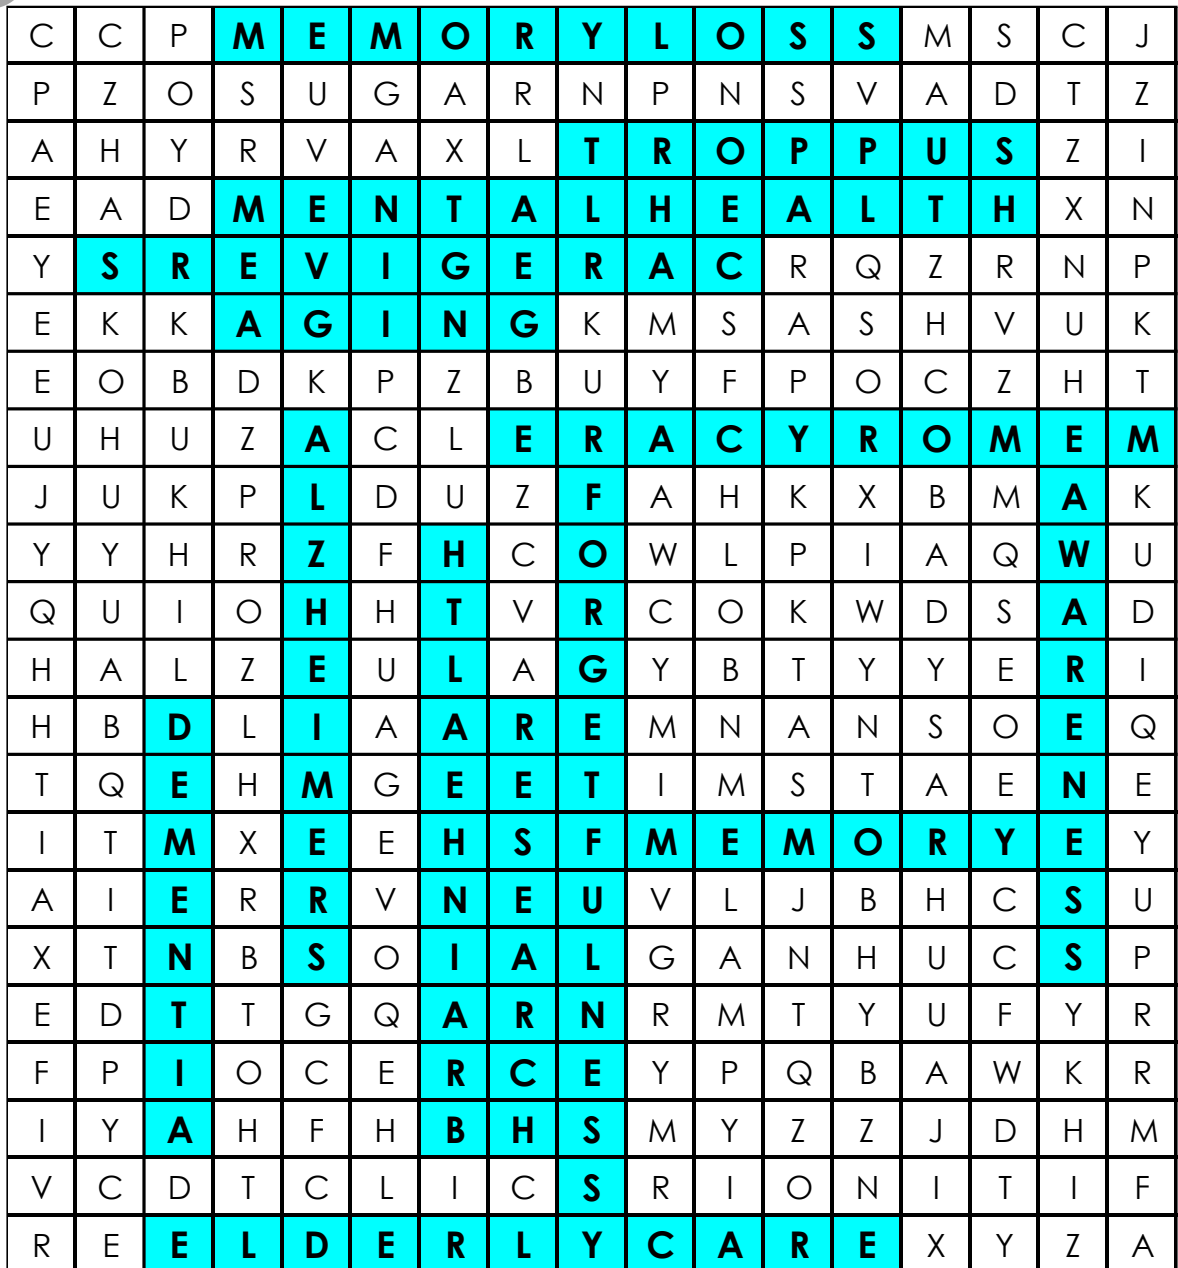

AWARENESS

RESEARCH

MEMORY

CAREGIVERS

MEMORY CARE

IMPAIRMENT

World Alzheimers Day

Word Search

ALZHEIMERS

BRAIN HEALTH

ELDERLY CARE

DEMENTIA

FORGETFULNESS

MENTAL HEALTH

MEMORY LOSS

SUPPORT

AGING

AWARENESS

RESEARCH

MEMORY

CAREGIVERS

MEMORY CARE

IMPAIRMENT

World Alzheimers Day

Word Search

ALZHEIMERS

BRAIN HEALTH

ELDERLY CARE

DEMENTIA

FORGETFULNESS

MENTAL HEALTH

MEMORY LOSS