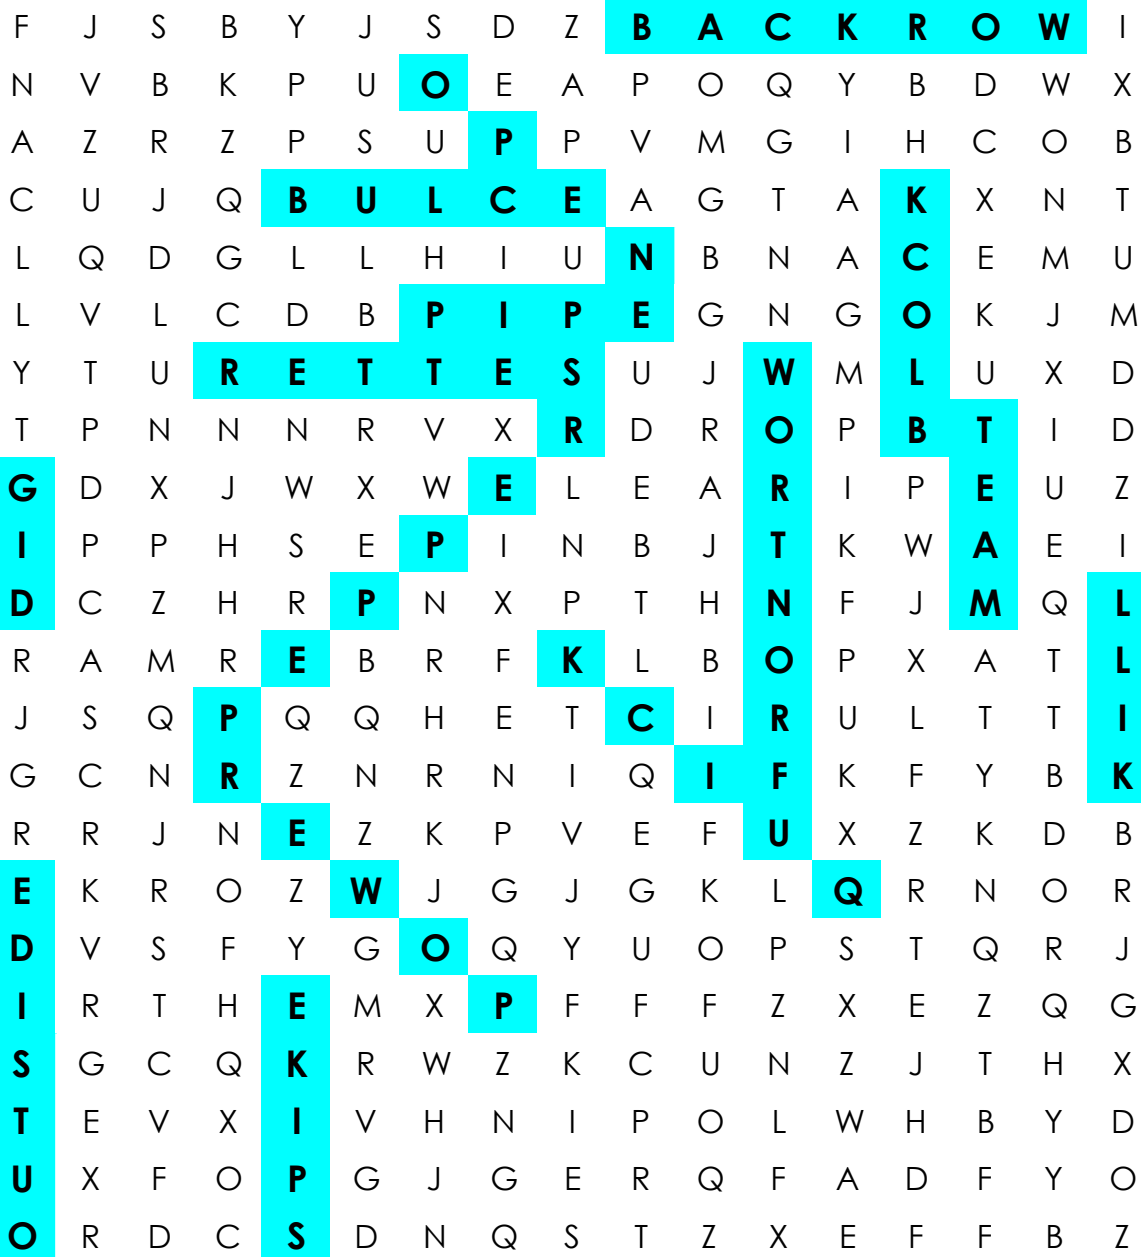

Volleyball Word Search